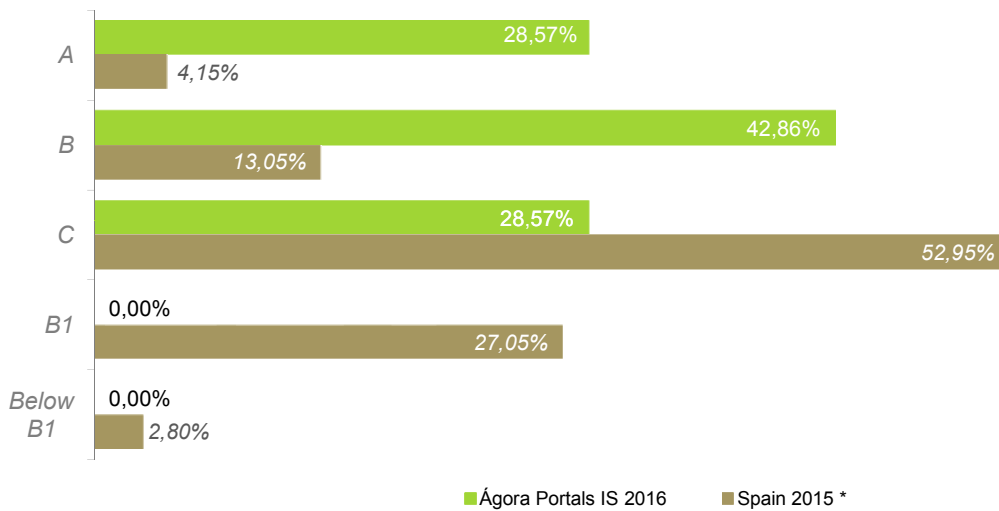

First

First for Schools

First Certificate in English (FCE) for Schools

	First Certificate in English (FCE) - 28 candidates						
	A	B	C	B1	Below B1	TOTAL PASS	TOTAL FAIL
Agora Portals IS 2016	28,57%	42,86%	28,57%	0,00%	0,00%	100,0%	0,0%
Spain 2015 *	4,15%	13,05%	52,95%	27,05%	2,80%	70,2%	29,9%
<i>Difference</i>	24,42	29,81	-24,38	-	-2,80	29,85	-29,85

FCE 2016

* Latest available results from Cambridge English